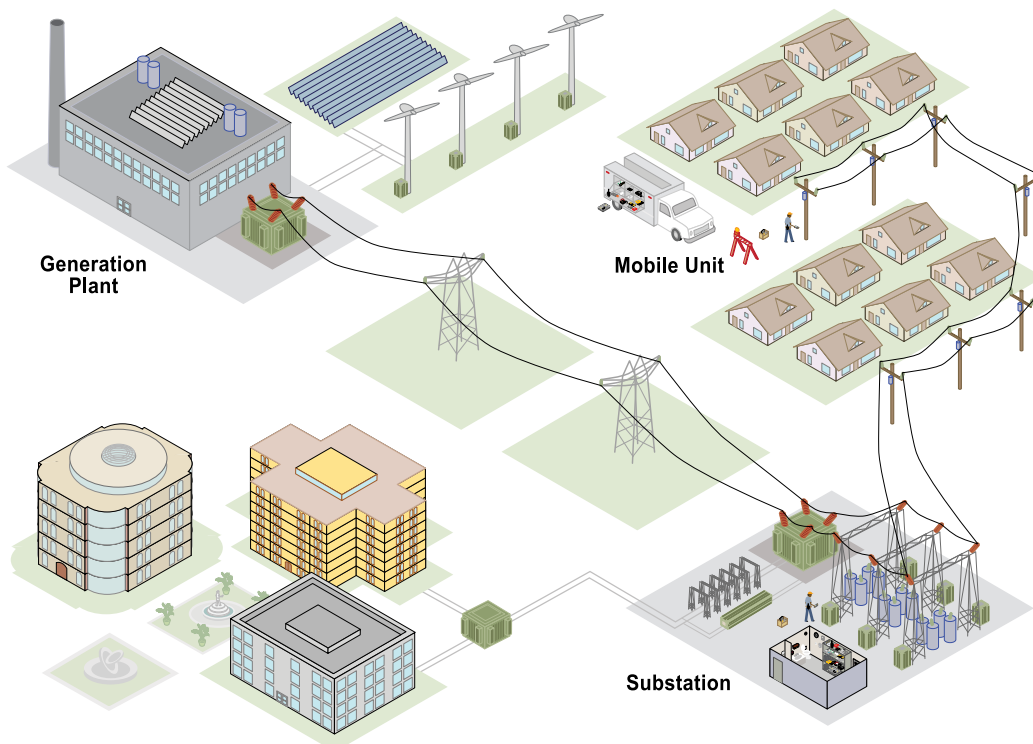

PROCELL® INTENSE

A new battery range specifically engineered to deliver precise pulses of energy while lasting longer in high-drain professional devices.*

PROCELL®

The Procell® superior general-purpose battery has been completely redesigned for longer lasting*, consistent performance.