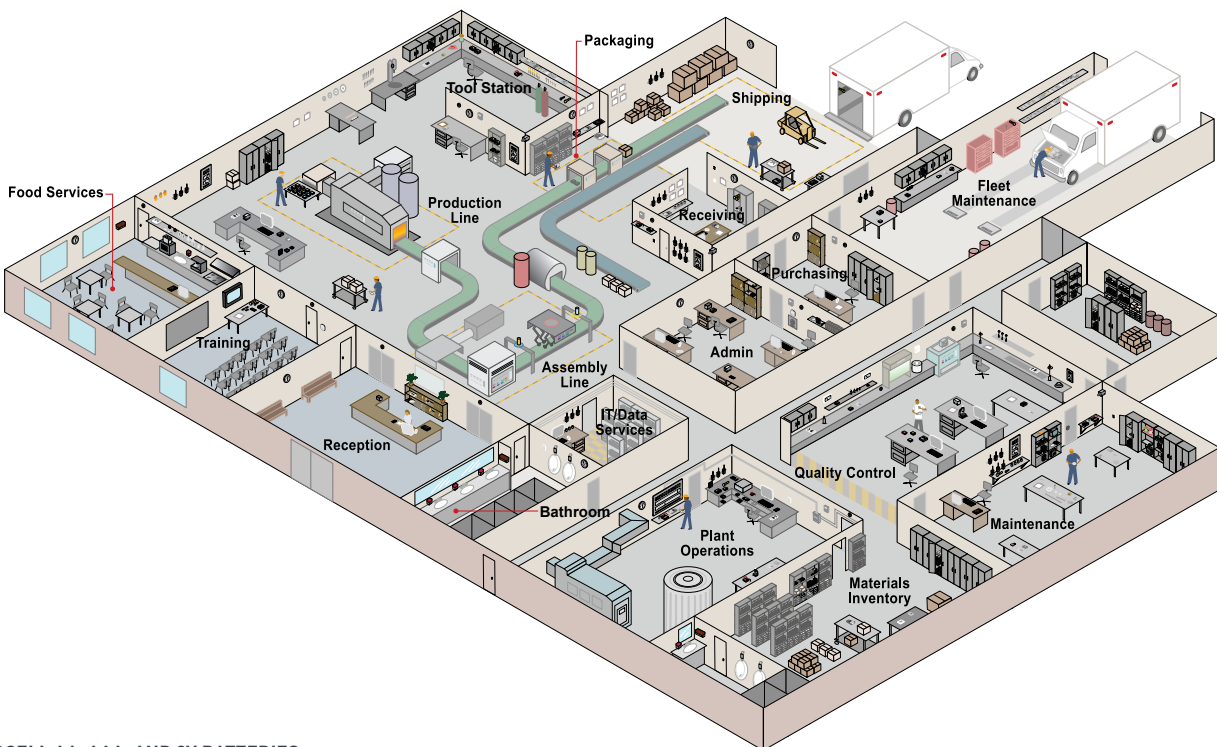

*VS. PRIOR PROCELL AA, AAA, AND 9V BATTERIES