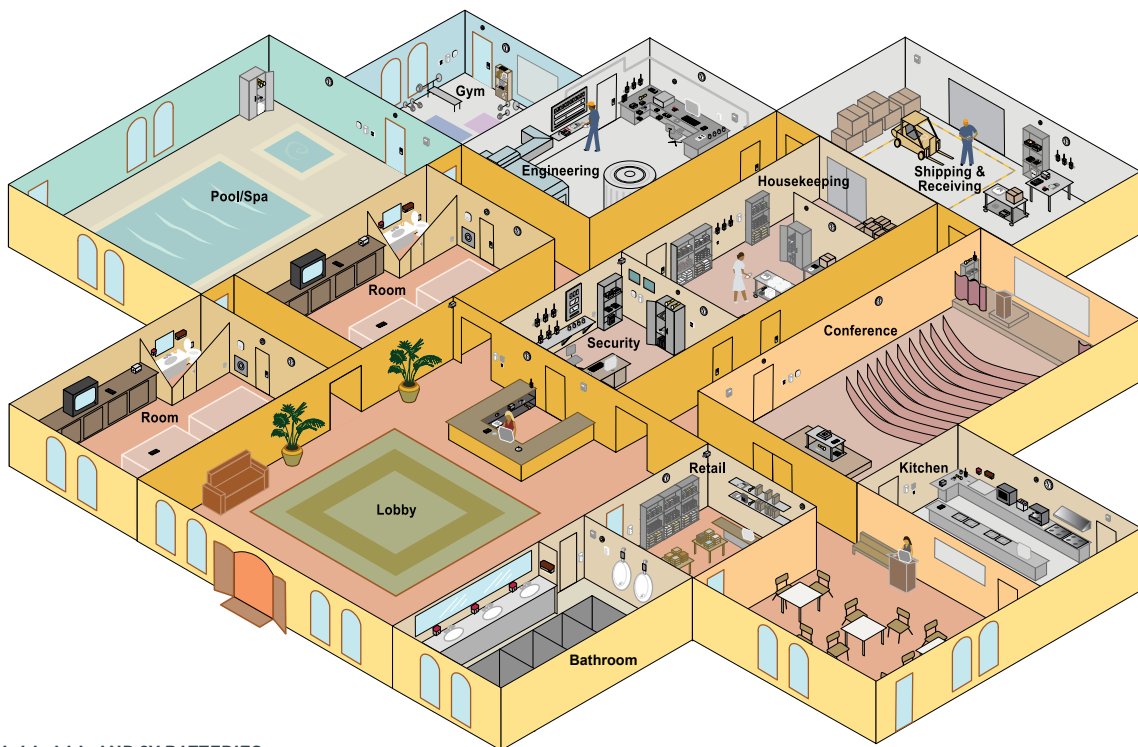

*VS. PRIOR PROCELL AA, AAA, AND 9V BATTERIES

RELIABLE POWER SOLUTIONS FOR HOSPITALITY

CONFERENCE ROOMS

Air Fresheners: AA, C, 9V
Clocks: AA, AAA
Hand Sanitizers: AA, D
Laser Pointers: AA, AAA
Remote Controls: AA, AAA
Smoke Detectors: AA, 9V
Tape Recorders: AA, AAA, 9V
Thermostats: AA, AAA, 9V
Wireless Microphones: AA, 9V