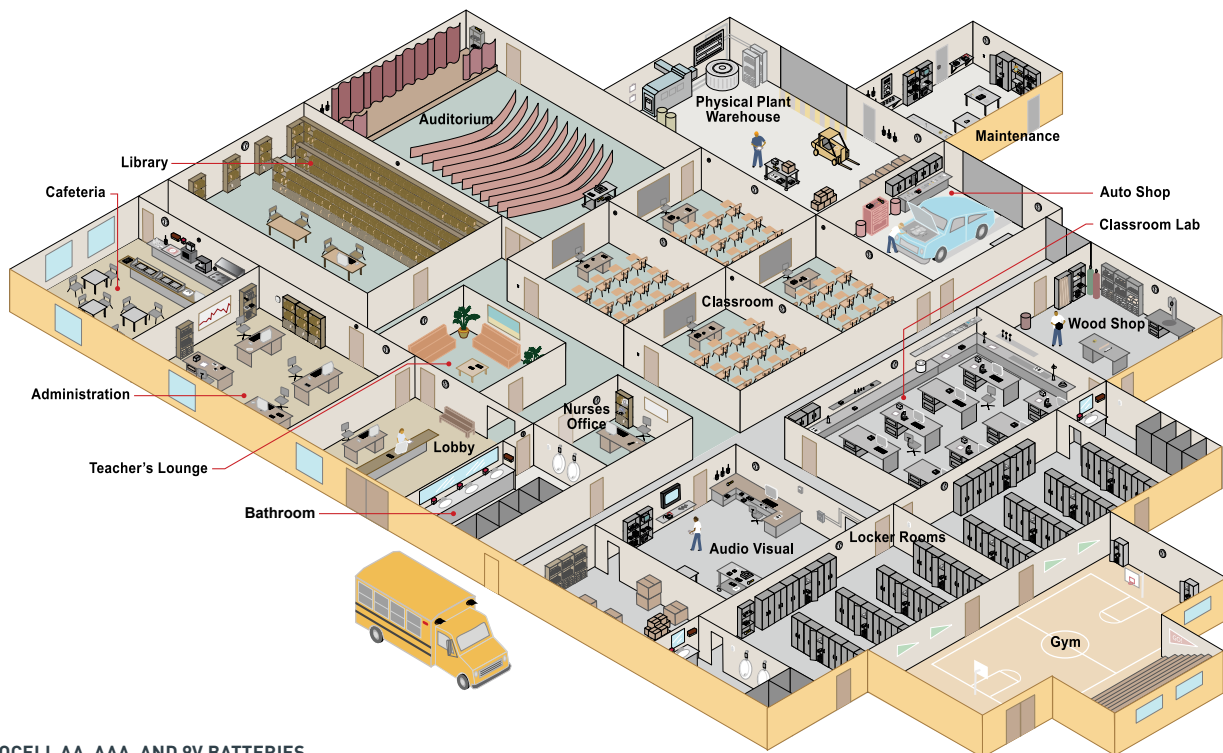

*VS. PRIOR PROCELL AA, AAA, AND 9V BATTERIES

RELIABLE POWER SOLUTIONS FOR EDUCATION

ADMINISTRATION

Air Fresheners: AA
Calculators: AA, AAA
Cameras: 123, CR2, AA
Clocks: AA, AAA, C, D
CO Detectors: AA, 9V
Door Key Pads: AA, AAA
Door Locks: AA, AAA
Electric Staplers: AA, AAA
Torches: 123, AA, AAA, C, D
Hand Sanitizers: AA, C
Label Makers: AA
Office Equipment: AA, AAA, C, D, 9V
Projector Remotes: AA, AAA
Smoke Detectors: AA, 9V
Wireless Keyboards: AA
Wireless Mice: AA, AAA