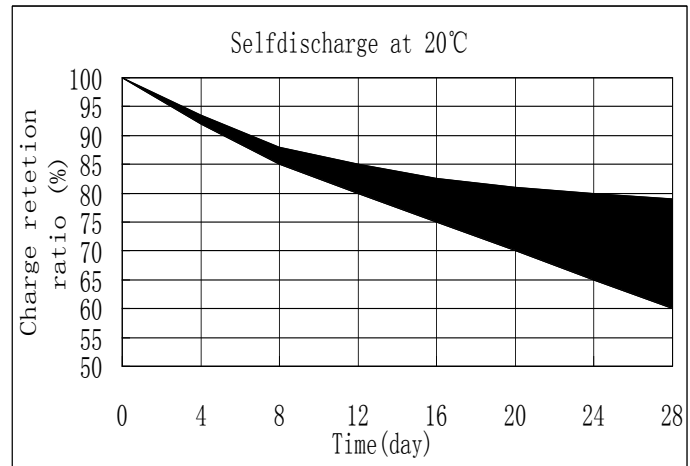

MODEL No: 2/3AA600

Description: 600 mAh SIZE NI-MH AA

Specification

Nominal Capacity		600 mAh	
Nominal Voltage		1.2 V	
Charge current	Standard	60 mA	
	Fast	600 mA	
Charge time	Standard	14~16 Hrs	
	Fast	1.2 Hrs	
Ambient Temperature	Charge	Standard	0°C~45°C
		Fast	10°C~45°C
	Discharge	-20°C~60°C	
Storage		-20°C~55°C	
Internal Impedance(mΩ) (After Charge)		≤ 35	
Weight		13.0 g	