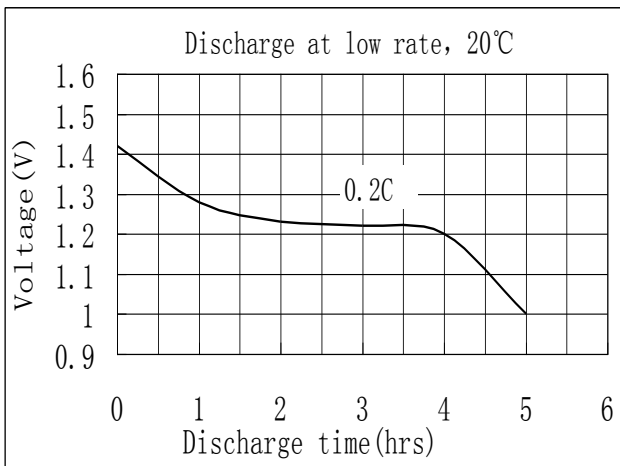

MODEL No: 2/3AA600

Description: 600 mAh SIZE NI-MH AA

Specification

Nominal Capacity		600 mAh	
Nominal Voltage		1.2 V	
Charge current	Standard	60 mA	
	Fast	600 mA	
Charge time	Standard	14~16 Hrs	
	Fast	1.2 Hrs	
Ambient Temperature	Charge	Standard	0°C~45°C
		Fast	10°C~45°C
	Discharge	-20°C~60°C	
Storage		-20°C~55°C	
Internal Impedance(mΩ) (After Charge)		≤ 35	
Weight		13.0 g	