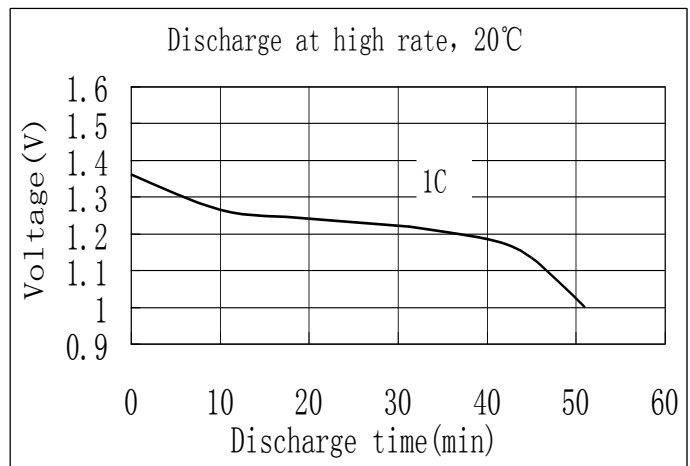

MODEL No: 2/3AA600

Description: 600 mAh SIZE NI-MH AA

Specification

Nominal Capacity		600 mAh	
Nominal Voltage		1.2 V	
Charge current	Standard	60 mA	
	Fast	600 mA	
Charge time	Standard	14~16 Hrs	
	Fast	1.2 Hrs	
Ambient Temperature	Charge	Standard	0°C~45°C
		Fast	10°C~45°C
	Discharge	-20°C~60°C	
Storage		-20°C~55°C	
Internal Impedance(mΩ) (After Charge)		≤ 35	
Weight		13.0 g	