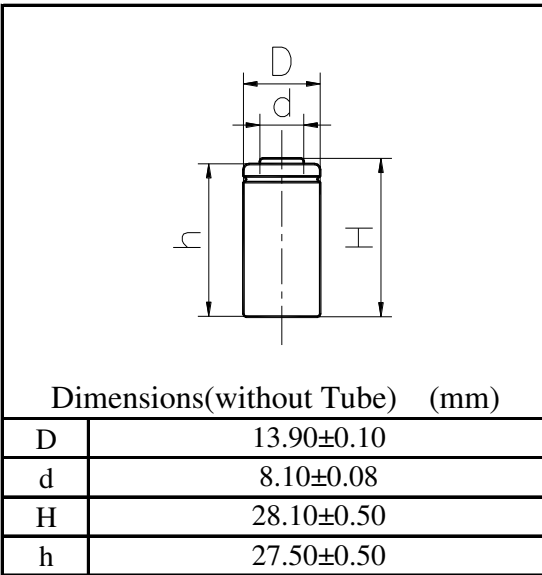

MODEL No: 2/3AA600

Description: 600 mAh SIZE NI-MH AA

Specification

Nominal Capacity		600 mAh	
Nominal Voltage		1.2 V	
Charge current	Standard	60 mA	
	Fast	600 mA	
Charge time	Standard	14~16 Hrs	
	Fast	1.2 Hrs	
Ambient Temperature	Charge	Standard	0°C~45°C
		Fast	10°C~45°C
	Discharge	-20°C~60°C	
Storage		-20°C~55°C	
Internal Impedance(mΩ) (After Charge)		≤ 35	
Weight		13.0 g	