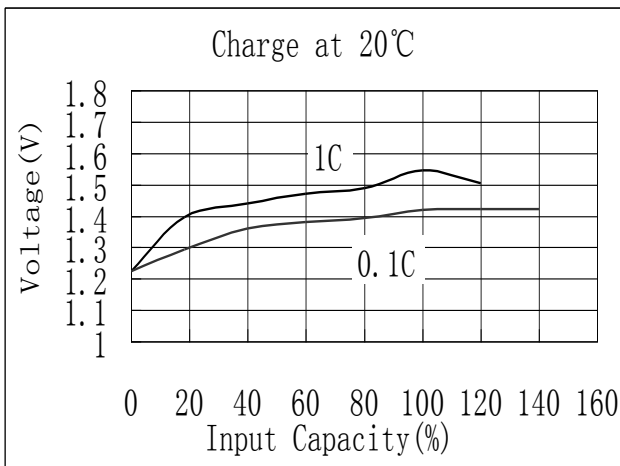

MODEL No: 2/3AA600

Description: 600 mAh SIZE NI-MH AA

Specification

Nominal Capacity		600 mAh	
Nominal Voltage		1.2 V	
Charge current	Standard	60 mA	
	Fast	600 mA	
Charge time	Standard	14~16 Hrs	
	Fast	1.2 Hrs	
Ambient Temperature	Charge	Standard	0°C~45°C
		Fast	10°C~45°C
	Discharge	-20°C~60°C	
Storage		-20°C~55°C	
Internal Impedance(mΩ) (After Charge)		≤ 35	
Weight		13.0 g	